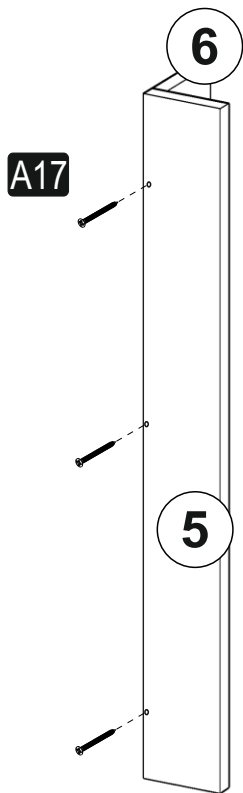

ACCESSORY LIST

YENİ STİL-MURTI

A41 4x30  30x	A17 3,5x50  33x	A18 3,5x18  40x	A28  4x	90 CM DEMİR  5x
0x	0x	0x	0x	0x
0x	0x	0x	0x	0x

GENERAL VIEW

1

2

3

4