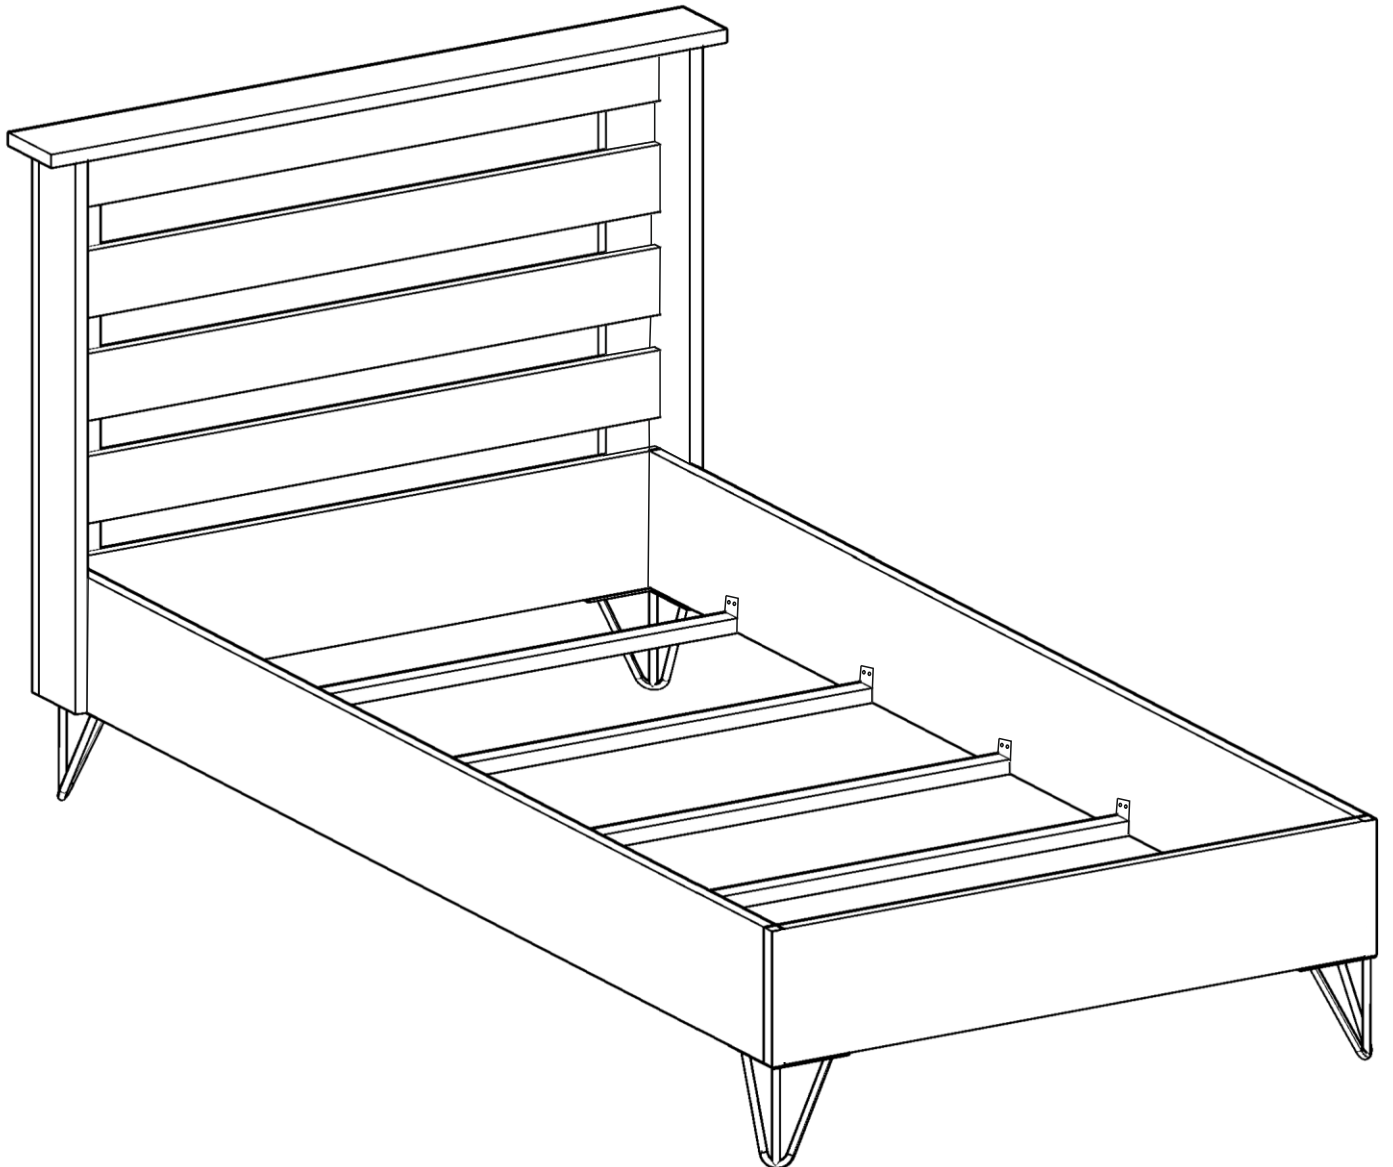

ACCESSORY LIST

YENİ STİL-MURTI

A41 4x30  30x	A17 3,5x50  33x	A18 3,5x18  40x	A28  4x	90 CM DEMİR  5x
0x	0x	0x	0x	0x
0x	0x	0x	0x	0x

GENERAL VIEW

1

2

3

4