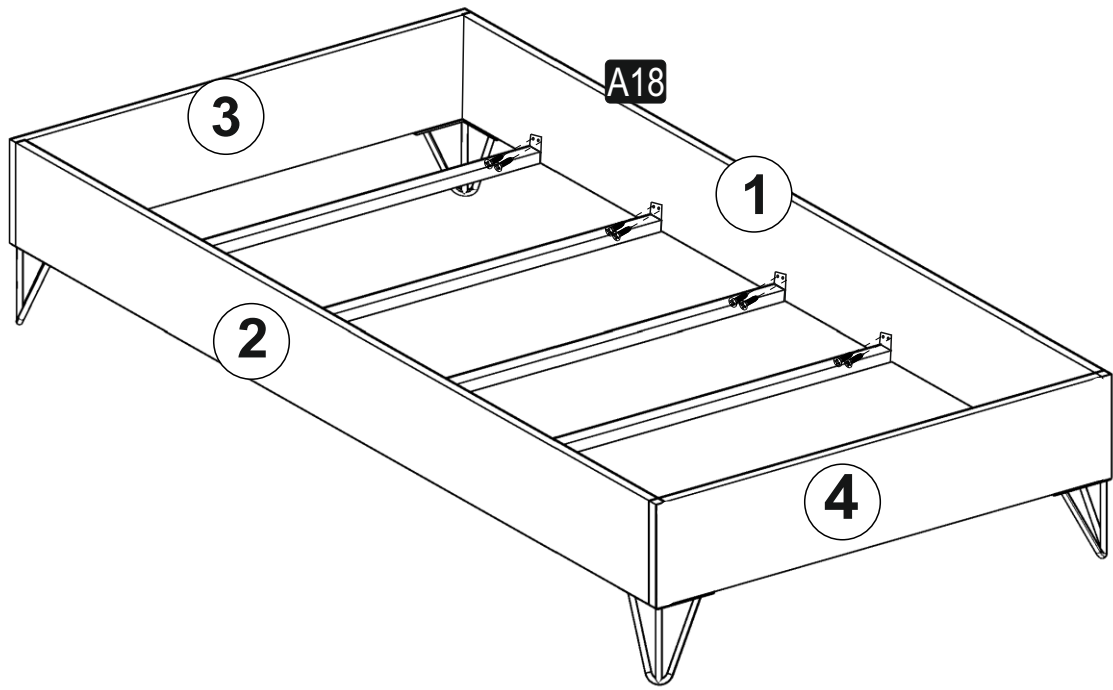

ACCESSORY LIST

YENİ STİL-MURTI

A41 4x30  30x	A17 3,5x50  33x	A18 3,5x18  40x	A28  4x	90 CM DEMİR  5x
0x	0x	0x	0x	0x
0x	0x	0x	0x	0x

GENERAL VIEW

1

2

3

4