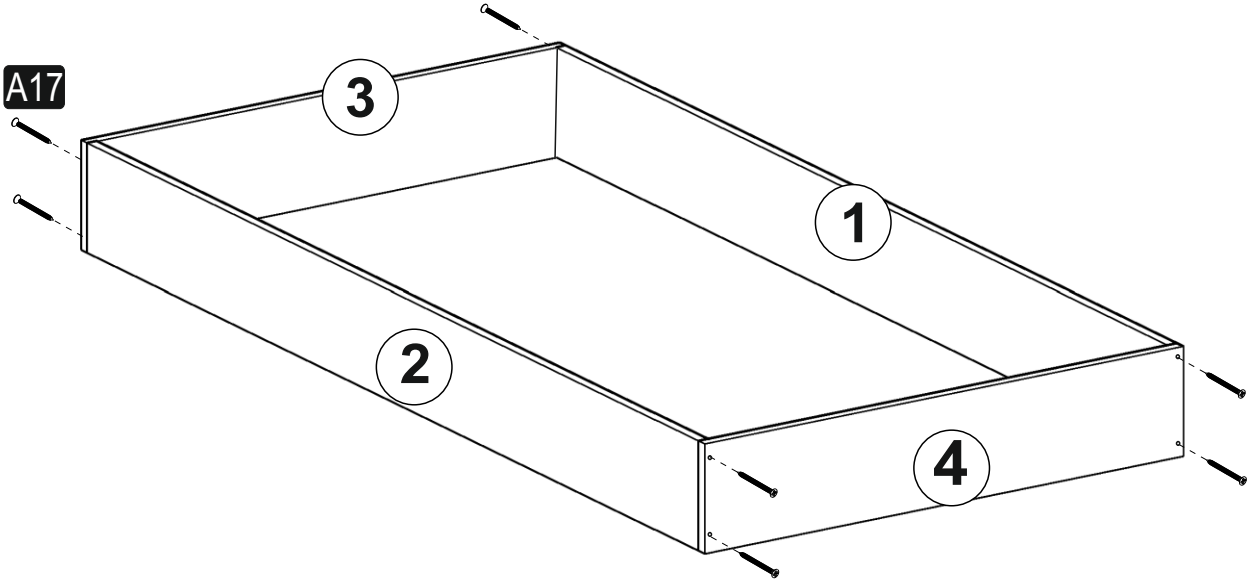

ACCESSORY LIST

YENİ STİL-MURTI

A41 4x30  30x	A17 3,5x50  33x	A18 3,5x18  40x	A28  4x	90 CM DEMİR  5x
0x	0x	0x	0x	0x
0x	0x	0x	0x	0x

GENERAL VIEW

1

2

3

4