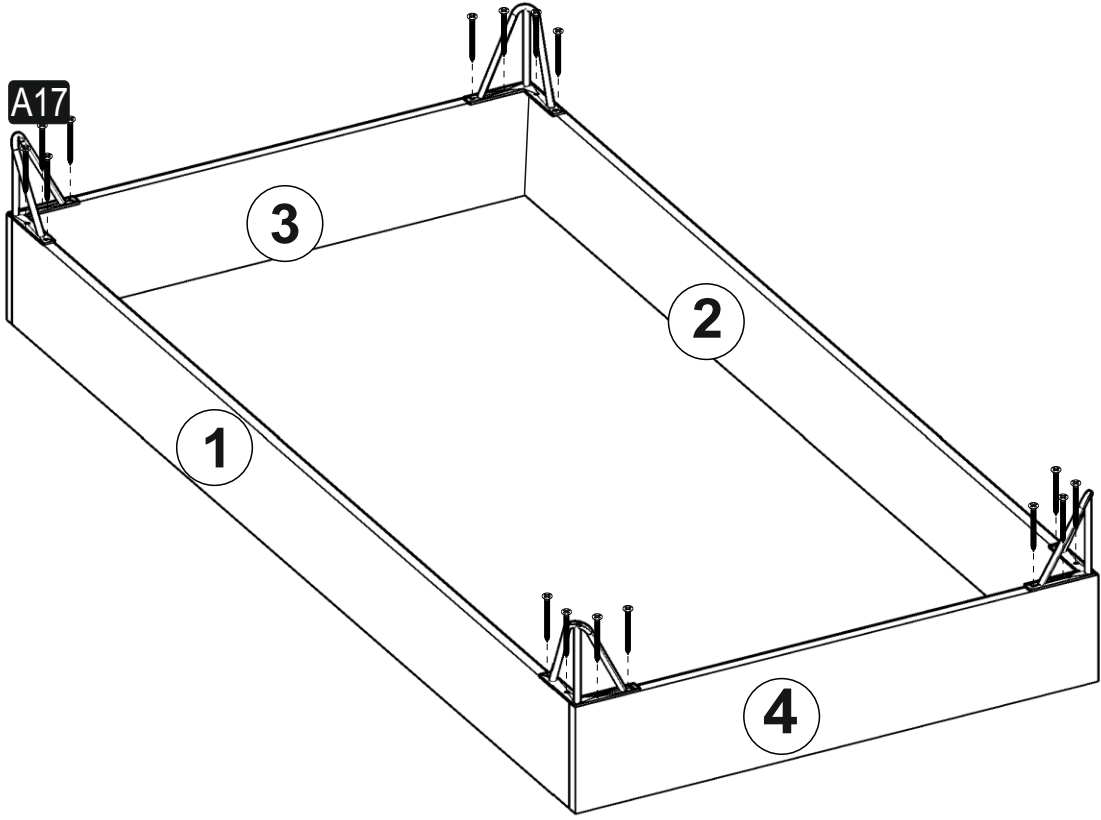

ACCESSORY LIST

YENİ STİL-MURTI

A41 4x30  30x	A17 3,5x50  33x	A18 3,5x18  40x	A28  4x	90 CM DEMİR  5x
0x	0x	0x	0x	0x
0x	0x	0x	0x	0x

GENERAL VIEW

1

2

3

4