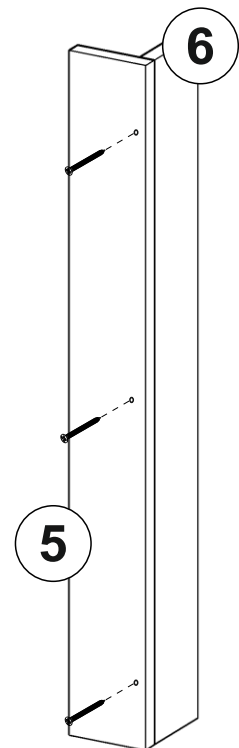

ACCESSORY LIST

YENİ STİL-MURTI

A41 4x30  30x	A17 3,5x50  33x	A18 3,5x18  40x	A28  4x	90 CM DEMİR  5x
0x	0x	0x	0x	0x
0x	0x	0x	0x	0x

GENERAL VIEW

1

2

3

4