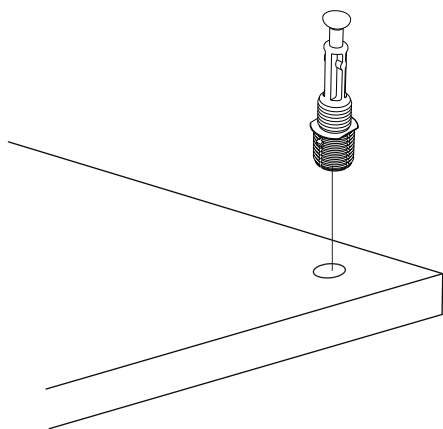

ATTENTION !!

Minifix is the main connection material used in products. Before starting assembly, please check the drawings below.

ACCESSORY LIST

LOVA

A23  Minifix M8 8x34 8x	A22  Minifix G18 15x14 8x	A17  4x50 16x	A18  3,5x18 42x	C02  SDM 4x
C04  MA 4x	A65  RP 8x	A48  AC 30x 0x	A49  KLPVD 20mm 2x	A23 SIYAH MANTAR KULP  2x
A24  MINA AYAK 5x	A06  18 mm 25x			