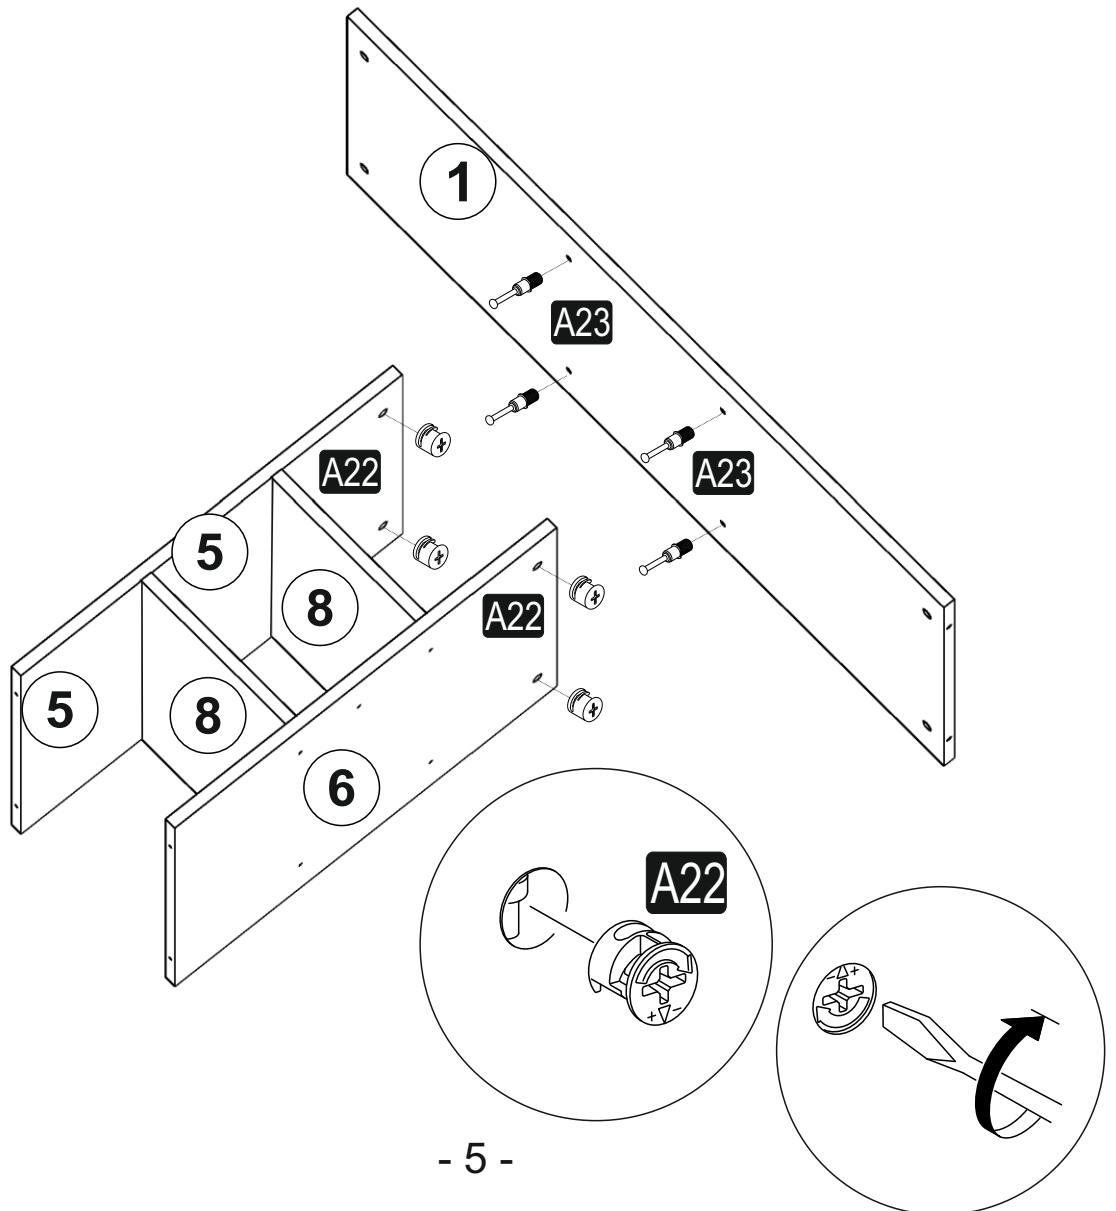

ATTENTION !!

Minifix is the main connection material used in products. Before starting assembly, please check the drawings below.

ACCESSORY LIST

LOVA

A23  Minifix M8 8x34 8x	A22  Minifix G18 15x14 8x	A17  4x50 16x	A18  3,5x18 42x	C02  SDM 4x
C04  MA 4x	A65  RP 8x	A48  AC 30x 0x	A49  KLPVD 20mm 2x	A23 SIYAH MANTAR KULP  2x
A24  MINA AYAK 5x	A06  18 mm 25x			

GENERAL VIEW

1

2

3

4

5

6