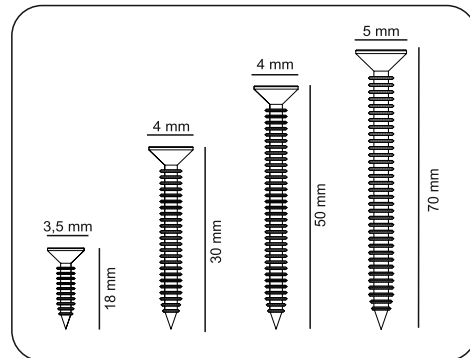

ATTENTION !!

Minifix is the main connection material used in products. Before starting assembly, please check the drawings below.

ACCESSORY LIST

LOVA

A23  Minifix M8 8x34 8x	A22  Minifix G18 15x14 8x	A17  4x50 16x	A18  3,5x18 42x	C02  SDM 4x
C04  MA 4x	A65  RP 8x	A48  AC 30x 0x	A49  KLPVD 20mm 2x	A23 SIYAH MANTAR KULP  2x
A24  MINA AYAK 5x	A06  18 mm 25x			

GENERAL VIEW

1

2

3

4

5

6