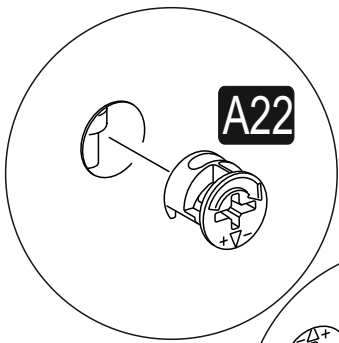

ATTENTION !!

Minifix is the main connection material used in products. Before starting assembly, please check the drawings below.

ACCESSORY LIST

LOVA

A23  Minifix M8 8x34 8x	A22  Minifix G18 15x14 8x	A17  4x50 16x	A18  3,5x18 42x	C02  SDM 4x
C04  MA 4x	A65  RP 8x	A48  AC 30x 0x	A49  KLPVD 20mm 2x	A23 SIYAH MANTAR KULP  2x
A24  MINA AYAK 5x	A06  18 mm 25x			

GENERAL VIEW

1

2

3

4

5

6