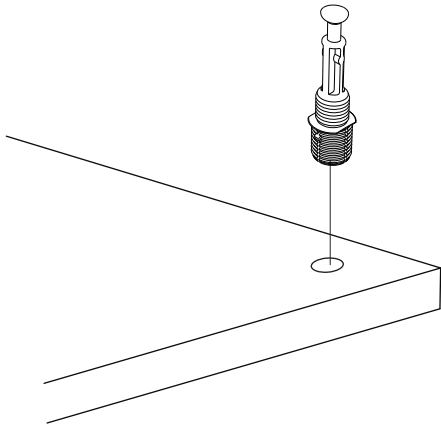

ATTENTION !!

Minifix is the main connection material used in products. Before starting assembly, please check the drawings below.

ACCESSORY LIST

İMERA

A22 Minifix Gövde  8x	A23 Minifix Mil  8x	A17 4x50  4x	A18 3,5x18  8x	A19 4X20  12x
C02 AC  25x	C25 ÜÇGEN AYK  4x	A50 KLP  128MM 1x	A49 KLPVD  20mm 2x	A10 14mm  4x
C01 DM  2x	C04 MA  2x	A06 18 mm  8x		