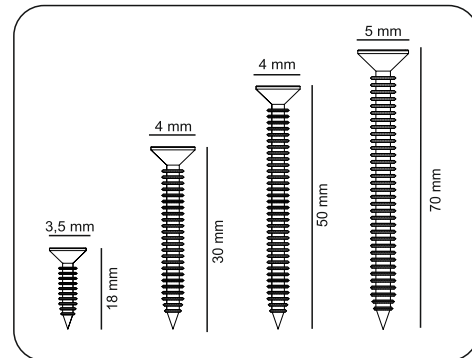

ATTENTION !!

Minifix is the main connection material used in products. Before starting assembly, please check the drawings below.

ACCESSORY LIST

OSLO

A23 Minifix M8  8x34 8x	A22 Minifix G18  15x14 8x	A17 4x50  8x	A18 3,5x18  24x	C01 DM  2x
C04 MA  2x	A48 AC  20mm 20x	A49 KLPVD  1x	A06 18 mm BYZ  8x	A10 14mm BYZ  8x
A23 SIYAH MANTAR KULP  1x	A24 MİNA AYAK  4x			