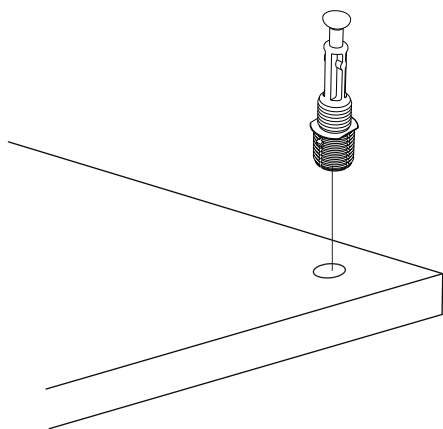

ATTENTION !!

Minifix is the main connection material used in products. Before starting assembly, please check the drawings below.

ACCESSORY LIST

OSLO

A23 Minifix M8  8x34 8x	A22 Minifix G18  15x14 8x	A17 4x50  8x	A18 3,5x18  24x	C01 DM  2x
C04 MA  2x	A48 AC  20mm 20x	A49 KLPVD  1x	A06 18 mm BYZ  8x	A10 14mm BYZ  8x
A23 SIYAH MANTAR KULP  1x	A24 MİNA AYAK  4x			