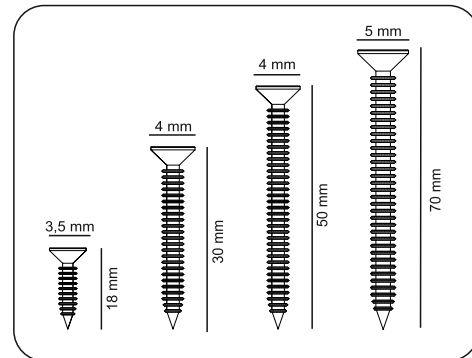

ATTENTION !!

Minifix is the main connection material used in products. Before starting assembly, please check the drawings below.

ACCESSORY LIST

MAYA

A23 Minifix M8  8x34 8x	A22 Minifix G18  15x14 8x	A17 4x50  24x	A18 3,5x18  24x	C01 DM  2x
C04 MA  2x	A48 AC  20x 20mm	A49 KLPVD  1x	A06 18 mm  8x	A10 14mm  24x
A23 SIYAH MANTAR KULP  1x	A24 MİNA AYAK  4x	A42 5x70  2x	A16 DB 8mm  2x	0x